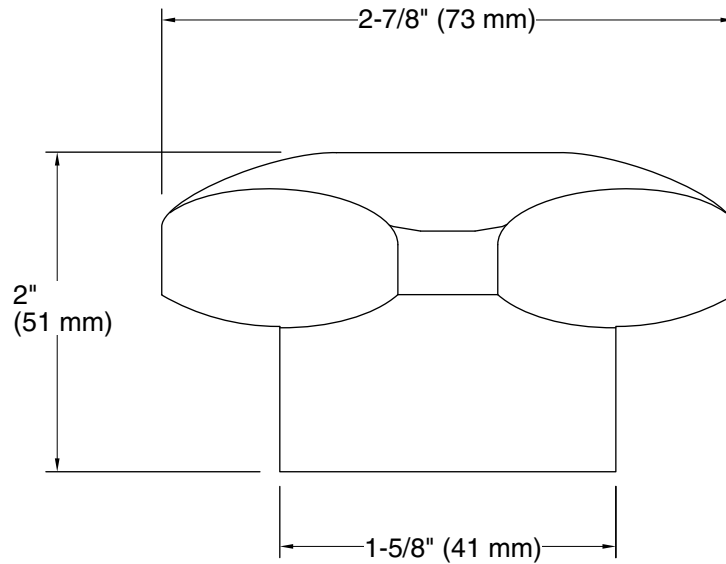

See website for detailed warranty information.

Available Colors/Finishes

Color tiles intended for reference only.

Color	Code	Description
	CP	Polished Chrome

Technical Information

All product dimensions are nominal.